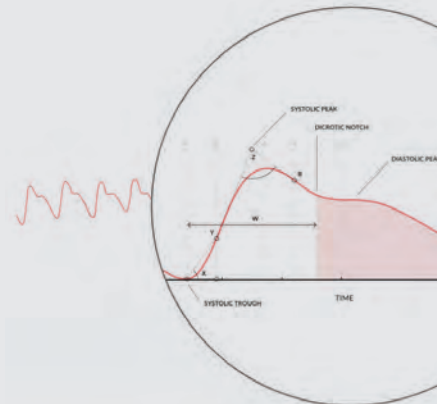

POWER OF GERMANIUM

The only wristband on the market with Titanium Plates that host stones and minerals. The power of the stones: on the hypoallergenic band you can insert titanium plates with Germanium, adding style and benefits to your Helo.